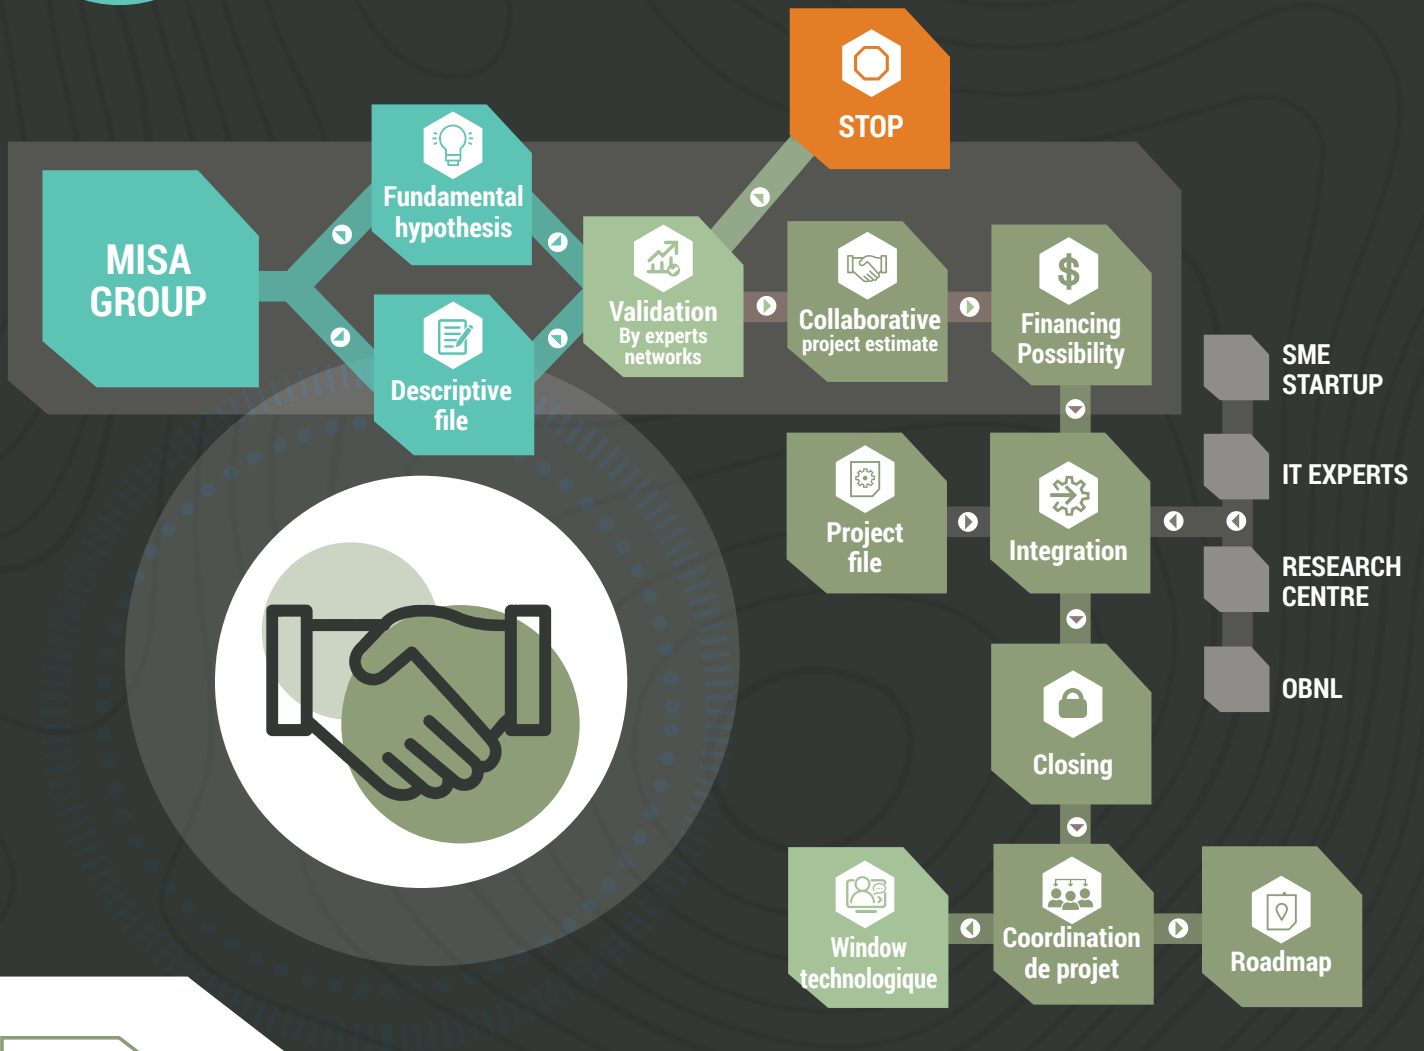

ALLIANCE

COLLABORATIVE PROJECTS FOR THE MINING INDUSTRY

THE POWER OF COLLABORATION

COLLABORATIVE

MISA GROUP
MINING EXCELLENCE POLE

legroupemisa.com

The Alliance pillar of the **MISA Group** is a catalyst for collaborative innovation within the mining industry. This pillar brings together key players in industrial research, including universities, research centers, the mining and exploration industries, equipment suppliers, integrators and mineral industry experts.

COORDINATION

Coordination management of various players to ensure smooth and efficient project implementation.

FINANCIAL MANAGEMENT

Supervision of partners on the basis of a shared vision, planning, implementation, and to ensure smooth, equitable and coherent distribution of resources that enhances the value of project resources.

BEST PRACTICES

Collaborative projects enable advances in knowledge and the creation of proofs of concept that advance sustainable practices.

The Alliance's collaborative project portfolio is also included in the programming of the MISA Group's Expert Networks, to ensure the circulation of results.

Contact us to unleash the full potential of your collaborative project.

Your critical pathway

Join the group!

Collaborators

Updated November 2024

Alliance's portfolio of collaborative projects is also integrated into the programming of the MISA Group's Expert Networks to ensure the circulation of results.